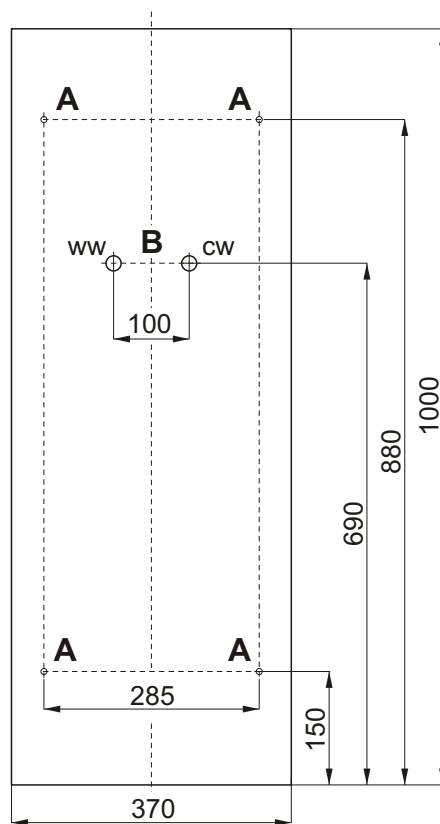

Connections to the ZONA shower panel (wall - mounted version)

Total height: ab. 1000 mm.

all dimmension given in [mm].

- A - holes with diameter 8 mm for strut studs
- B - wall-mounted water connection with outside R1/2" thread
- ww - warm water
- cw - cold water