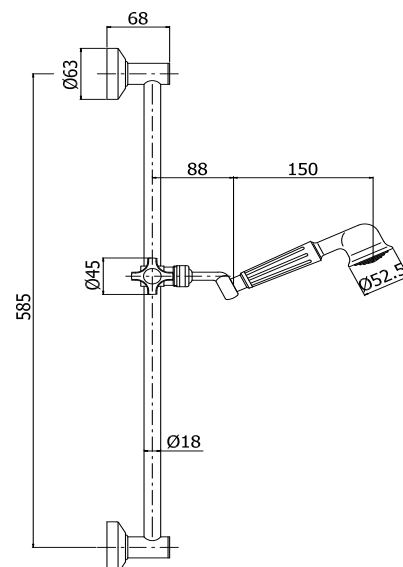

Finiture - Finishes

CR
CO
CC
CG
GF
BR
RM