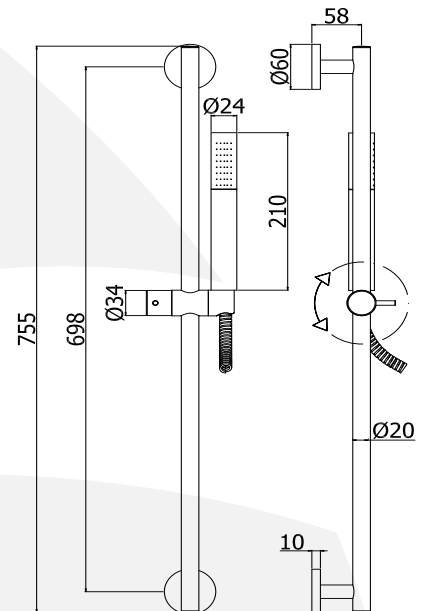

Saliscendi LIFE (asta in metallo Ø 20 mm x l. 750 mm con supporti e scorrevole in metallo, doccia tonda Master in metallo con curva, flessibile PVC argento 1500 mm con calotta conica girevole)
LIFE sliding rail shower set (metal rod Ø 20 mm x l. 750 mm, metal wall and slider brackets, Master round metal hand-shower with elbow, twist-free Silver PVC flexible hose 1500 mm with conical nut)

ZSAL141

Portasapone RECORD/LIFE per asta Ø 20 mm
RECORD/LIFE soap dish for Ø 20 mm rail

Finiture - Finishes

CRAG

**IN METALLO
METAL**

CR

ZSAL150CR STICK NEW

Saliscendi STICK NEW (asta Ø 20,5 mm in metallo l. 730 mm con supporti regolabili in ABS e scorrevole in metallo, doccia Birillo in ABS, flessibile ottone doppia aggraffatura 1500 mm con calotta conica girevole)
STICK NEW sliding rail shower set (Ø 20,5 metal rod l. 730 mm, adjustable ABS wall and metal slider brackets, Birillo ABS hand-shower, double interlock twist-free flexible hose 1500 mm with conical nut)

ZSAL111

Portasapone MAJORCA per asta Ø 20,5 mm
MAJORCA soap dish for Ø 20,5 mm rail

Finiture - Finishes

CR

CR

saliscendi - sliding rails

ZSAL105CR MAJORCA

Saliscendi MAJORCA (asta Ø 20,5 mm in metallo l. 730 mm con supporti regolabili in ABS e scorrevole in metallo, doccia Majorca Ø 80 mm 3 getti, flessibile ottone doppia aggraffatura 1500 mm con calotta conica girevole)
MAJORCA sliding rail shower set (Ø 20,5 mm metal rod l. 730 mm, adjustable ABS wall and metal slider brackets, Ø 80 mm three-spray Majorca hand-shower, double interlock twist-free flexible hose 1500 mm with conical nut)