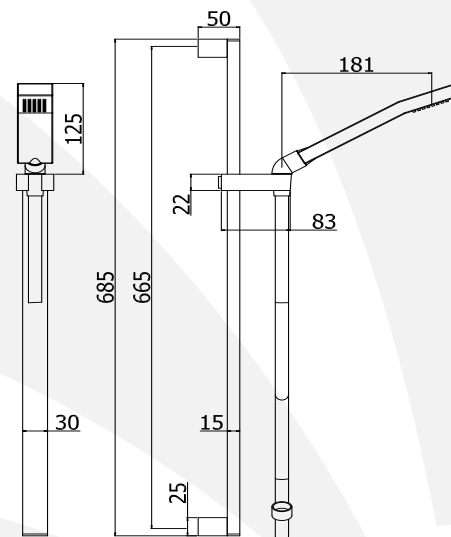

saliscendi - sliding rails

ZSAL145CRAG CITY

Saliscendi CITY (asta rettangolare in metallo l. 750 mm con supporti e scorrevole in metallo, doccia Syncro in metallo con curva, flessibile PVC argento 1500 mm con calotta conica girevole)
CITY sliding rail shower set (rectangular metal rod l. 750 mm, metal wall and slider brackets, Syncro metal hand-shower with elbow, twist-free Silver PVC flexible hose 1500 mm with conical nut)

Finiture - Finishes

CRAG

**IN METALLO
METAL**

ZSAL079CR LEVEL

Saliscendi LEVEL (asta rettangolare in metallo l. 600 mm con supporti e scorrevole in ABS, doccia Level in ABS con curva, flessibile ottone doppia aggraffatura 1500 mm con calotta conica girevole) con portasapone
LEVEL sliding rail shower set (rectangular metal rod l. 600 mm, ABS wall and slider brackets, Level ABS hand-shower with elbow, double interlock twist-free flexible hose 1500 mm with conical nut) with soap dish

Finiture - Finishes

CR

ZSAL080CR

Portasapone per asta Level
Soap dish for Level rail

CR

ZSAL102CRAG BERRY

Saliscendi BERRY (asta ellittica in metallo l. 750 mm con supporti e scorrevole in metallo, doccia Berry in metallo con curva, flessibile PVC argento 1500 mm con calotta conica girevole)
BERRY sliding rail shower set (oval metal rod l. 750 mm, metal wall and slider brackets, Berry metal hand-shower with elbow, twist-free Silver PVC flexible hose 1500 mm with conical nut)

Finiture - Finishes

CRAG

**IN METALLO
METAL**

saliscendi - sliding rails

ZSAL140CRAG RECORD

Saliscendi RECORD (asta in metallo Ø 20 mm x l. 750 mm con supporti e scorrevole in metallo, doccia Majorca 3 getti Ø 80 mm, flessibile PVC argento 1500 mm con calotta conica girevole)
RECORD sliding rail shower set (metal rod Ø 20 mm x l. 750 mm, metal wall and slider brackets, three-spray functions Ø 80 mm Majorca hand-shower, twist-free Silver PVC flexible hose 1500 mm with conical nut)