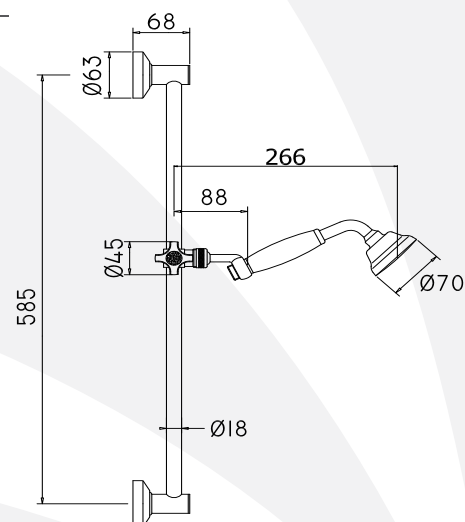

Finiture - Finishes

CR
CO
CC
CG
GF
BR
RM