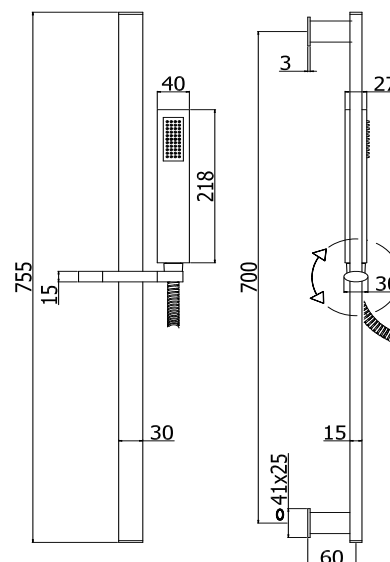

Finiture - Finishes

CRAG

**IN METALLO
METAL**

ZSAL079CR LEVEL

Saliscendi LEVEL (asta rettangolare in metallo l. 600 mm con supporti e scorrevole in ABS, doccia Level in ABS con curva, flessibile ottone doppia aggraffatura 1500 mm con calotta conica girevole) con portasapone
LEVEL sliding rail shower set (rectangular metal rod l. 600 mm, ABS wall and slider brackets, Level ABS hand-shower with elbow, double interlock twist-free flexible hose 1500 mm with conical nut) with soap dish

Finiture - Finishes

CR

ZSAL080CR

Portasapone per asta Level
Soap dish for Level rail

CR

ZSAL102CRAG BERRY

Saliscendi BERRY (asta ellittica in metallo l. 750 mm con supporti e scorrevole in metallo, doccia Berry in metallo con curva, flessibile PVC argento 1500 mm con calotta conica girevole)
BERRY sliding rail shower set (oval metal rod l. 750 mm, metal wall and slider brackets, Berry metal hand-shower with elbow, twist-free Silver PVC flexible hose 1500 mm with conical nut)

Finiture - Finishes

CRAG

**IN METALLO
METAL**

saliscendi - sliding rails

ZSAL140CRAG RECORD

Saliscendi RECORD (asta in metallo Ø 20 mm x l. 750 mm con supporti e scorrevole in metallo, doccia Majorca 3 getti Ø 80 mm, flessibile PVC argento 1500 mm con calotta conica girevole)
RECORD sliding rail shower set (metal rod Ø 20 mm x l. 750 mm, metal wall and slider brackets, three-spray functions Ø 80 mm Majorca hand-shower, twist-free Silver PVC flexible hose 1500 mm with conical nut)

Saliscendi LIFE (asta in metallo Ø 20 mm x l. 750 mm con supporti e scorrevole in metallo, doccia tonda Master in metallo con curva, flessibile PVC argento 1500 mm con calotta conica girevole)
LIFE sliding rail shower set (metal rod Ø 20 mm x l. 750 mm, metal wall and slider brackets, Master round metal hand-shower with elbow, twist-free Silver PVC flexible hose 1500 mm with conical nut)