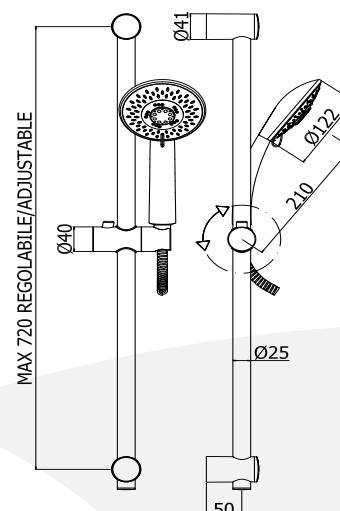

Finiture - Finishes

CR