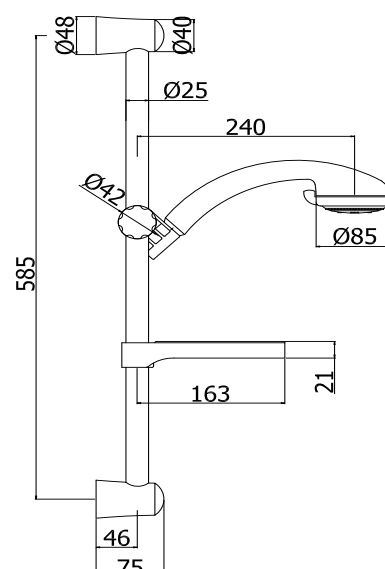

Finiture - Finishes

CR2