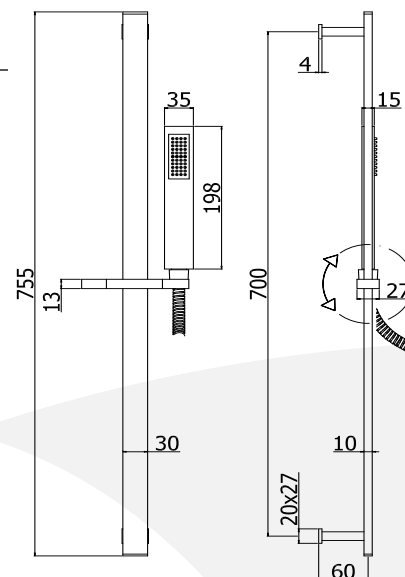

saliscendi - sliding rails

ZSAL145CRAG CITY

Saliscendi CITY (asta rettangolare in metallo l. 750 mm con supporti e scorrevole in metallo, doccia Syncro in metallo con curva, flessibile PVC argento 1500 mm con calotta conica girevole)
CITY sliding rail shower set (rectangular metal rod l. 750 mm, metal wall and slider brackets, Syncro metal hand-shower with elbow, twist-free Silver PVC flexible hose 1500 mm with conical nut)

Finiture - Finishes

CRAG

**IN METALLO
METAL**

ZSAL079CR LEVEL

Saliscendi LEVEL (asta rettangolare in metallo l. 600 mm con supporti e scorrevole in ABS, doccia Level in ABS con curva, flessibile ottone doppia aggraffatura 1500 mm con calotta conica girevole) con portasapone
LEVEL sliding rail shower set (rectangular metal rod l. 600 mm, ABS wall and slider brackets, Level ABS hand-shower with elbow, double interlock twist-free flexible hose 1500 mm with conical nut) with soap dish

Finiture - Finishes

CR

ZSAL080CR

Portasapone per asta Level
Soap dish for Level rail

CR

ZSAL102CRAG BERRY

Saliscendi BERRY (asta ellittica in metallo l. 750 mm con supporti e scorrevole in metallo, doccia Berry in metallo con curva, flessibile PVC argento 1500 mm con calotta conica girevole)
BERRY sliding rail shower set (oval metal rod l. 750 mm, metal wall and slider brackets, Berry metal hand-shower with elbow, twist-free Silver PVC flexible hose 1500 mm with conical nut)

Finiture - Finishes

CRAG

**IN METALLO
METAL**

saliscendi - sliding rails

ZSAL140CRAG RECORD

Saliscendi RECORD (asta in metallo Ø 20 mm x l. 750 mm con supporti e scorrevole in metallo, doccia Majorca 3 getti Ø 80 mm, flessibile PVC argento 1500 mm con calotta conica girevole)
RECORD sliding rail shower set (metal rod Ø 20 mm x l. 750 mm, metal wall and slider brackets, three-spray functions Ø 80 mm Majorca hand-shower, twist-free Silver PVC flexible hose 1500 mm with conical nut)