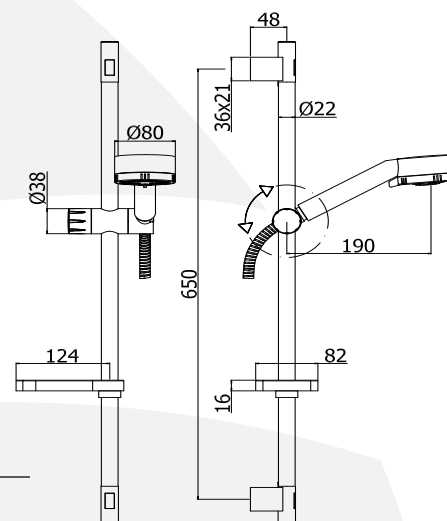

Finiture - Finishes

CR

ZSAL110CRPVC MANILA

Idem, ma con flessibile PVC STRONG 1500 mm con calotta conica

Ditto, but with PVC STRONG hose 1500 mm with conical nut

CRPVC