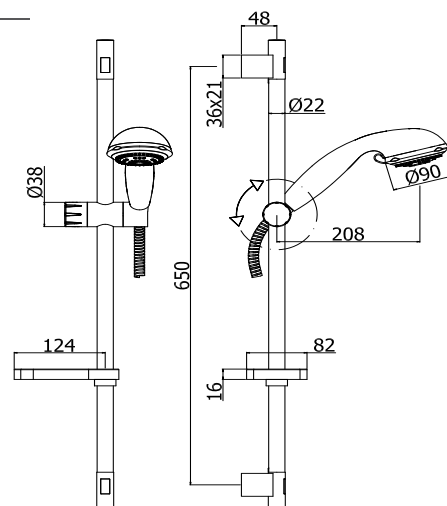

Finiture - Finishes

CR

saliscendi
sliding rails