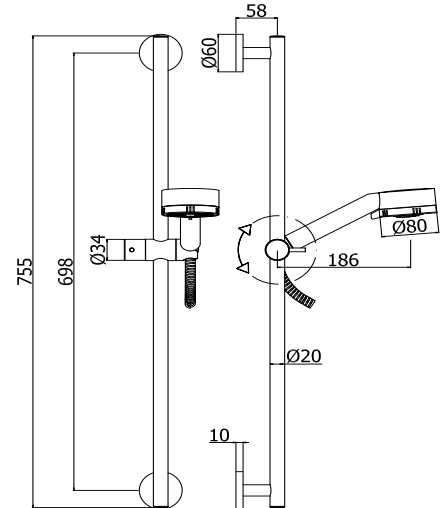

Finiture - Finishes

CRAG

**IN METALLO CON DOCCIA ABS
METAL WITH ABS
HAND-SHOWER**

CR

saliscendi
sliding rails