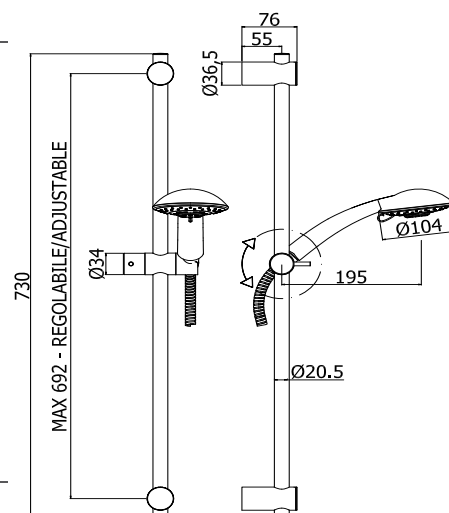

Finiture - Finishes

CR

CR

saliscendi
sliding rails