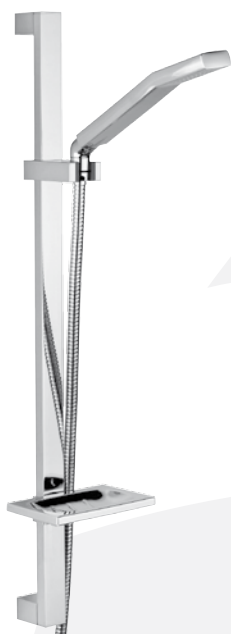

saliscendi - sliding rails

ZSAL145CRAG CITY

Saliscendi CITY (asta rettangolare in metallo l. 750 mm con supporti e scorrevole in metallo, doccia Syncro in metallo con curva, flessibile PVC argento 1500 mm con calotta conica girevole)
CITY sliding rail shower set (rectangular metal rod l. 750 mm, metal wall and slider brackets, Syncro metal hand-shower with elbow, twist-free Silver PVC flexible hose 1500 mm with conical nut)

Finiture - Finishes

CRAG

**IN METALLO
METAL**

ZSAL079CR LEVEL

Saliscendi LEVEL (asta rettangolare in metallo l. 600 mm con supporti e scorrevole in ABS, doccia Level in ABS con curva, flessibile ottone doppia aggraffatura 1500 mm con calotta conica girevole) con portasapone
LEVEL sliding rail shower set (rectangular metal rod l. 600 mm, ABS wall and slider brackets, Level ABS hand-shower with elbow, double interlock twist-free flexible hose 1500 mm with conical nut) with soap dish

Finiture - Finishes

CR

ZSAL080CR

Portasapone per asta Level
Soap dish for Level rail

CR

ZSAL102CRAG BERRY

Saliscendi BERRY (asta ellittica in metallo l. 750 mm con supporti e scorrevole in metallo, doccia Berry in metallo con curva, flessibile PVC argento 1500 mm con calotta conica girevole)
BERRY sliding rail shower set (oval metal rod l. 750 mm, metal wall and slider brackets, Berry metal hand-shower with elbow, twist-free Silver PVC flexible hose 1500 mm with conical nut)

Finiture - Finishes

CRAG

**IN METALLO
METAL**

saliscendi - sliding rails

ZSAL140CRAG RECORD

Saliscendi RECORD (asta in metallo Ø 20 mm x l. 750 mm con supporti e scorrevole in metallo, doccia Majorca 3 getti Ø 80 mm, flessibile PVC argento 1500 mm con calotta conica girevole)
RECORD sliding rail shower set (metal rod Ø 20 mm x l. 750 mm, metal wall and slider brackets, three-spray functions Ø 80 mm Majorca hand-shower, twist-free Silver PVC flexible hose 1500 mm with conical nut)