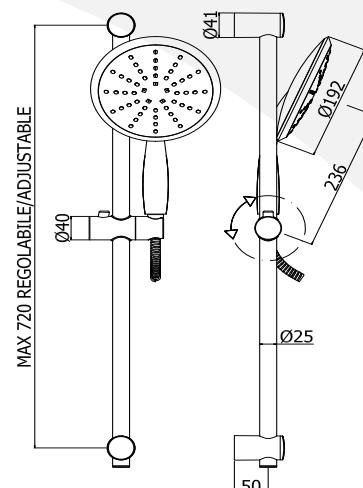

Finiture - Finishes

CR