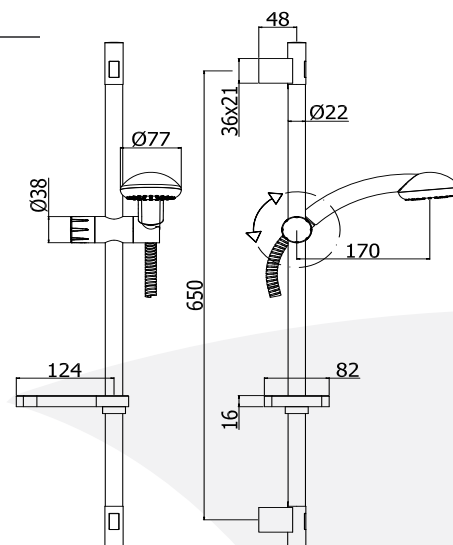

Finiture - Finishes

CR