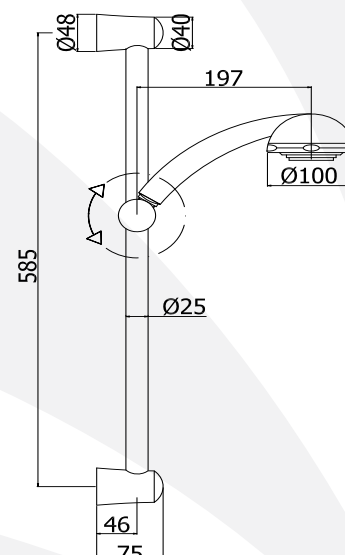

Finiture - Finishes

CR