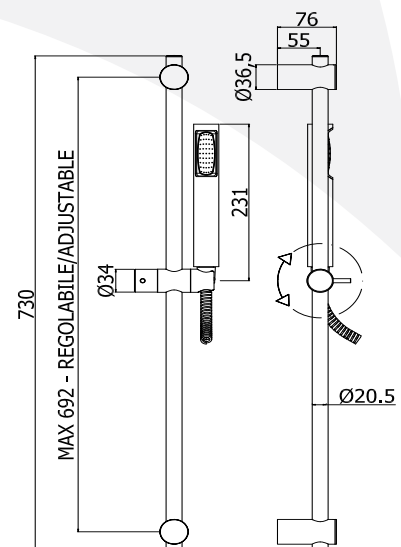

Saliscendi LIFE (asta in metallo Ø 20 mm x l. 750 mm con supporti e scorrevole in metallo, doccia tonda Master in metallo con curva, flessibile PVC argento 1500 mm con calotta conica girevole)
LIFE sliding rail shower set (metal rod Ø 20 mm x l. 750 mm, metal wall and slider brackets, Master round metal hand-shower with elbow, twist-free Silver PVC flexible hose 1500 mm with conical nut)

ZSAL141

Portasapone RECORD/LIFE per asta Ø 20 mm
RECORD/LIFE soap dish for Ø 20 mm rail

Finiture - Finishes

CRAG

**IN METALLO
METAL**

CR

ZSAL150CR STICK NEW

Saliscendi STICK NEW (asta Ø 20,5 mm in metallo l. 730 mm con supporti regolabili in ABS e scorrevole in metallo, doccia Birillo in ABS, flessibile ottone doppia aggraffatura 1500 mm con calotta conica girevole)
STICK NEW sliding rail shower set (Ø 20,5 metal rod l. 730 mm, adjustable ABS wall and metal slider brackets, Birillo ABS hand-shower, double interlock twist-free flexible hose 1500 mm with conical nut)

ZSAL111

Portasapone MAJORCA per asta Ø 20,5 mm
MAJORCA soap dish for Ø 20,5 mm rail

Finiture - Finishes

CR

CR

saliscendi - sliding rails

ZSAL105CR MAJORCA

Saliscendi MAJORCA (asta Ø 20,5 mm in metallo l. 730 mm con supporti regolabili in ABS e scorrevole in metallo, doccia Majorca Ø 80 mm 3 getti, flessibile ottone doppia aggraffatura 1500 mm con calotta conica girevole)
MAJORCA sliding rail shower set (Ø 20,5 mm metal rod l. 730 mm, adjustable ABS wall and metal slider brackets, Ø 80 mm three-spray Majorca hand-shower, double interlock twist-free flexible hose 1500 mm with conical nut)